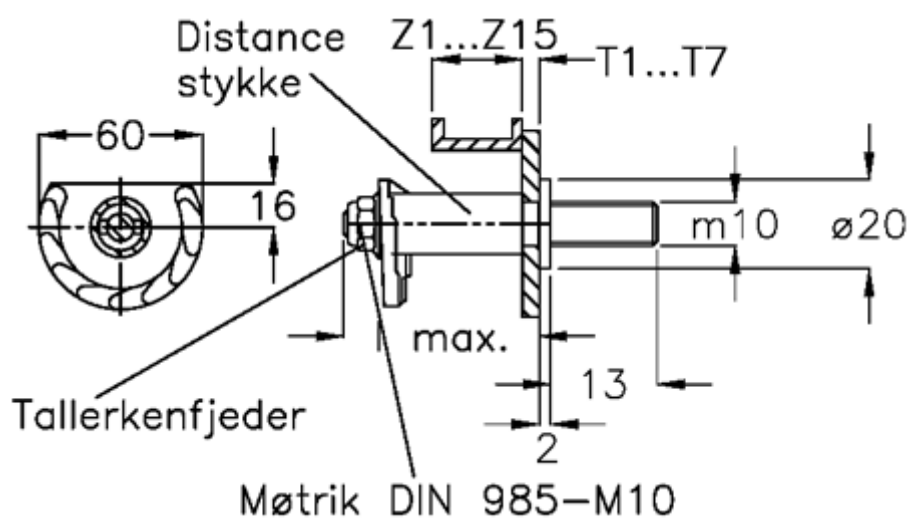

Article number: 20895508

Description: E+G Door lock
GN 117-GB-T5-Z8

Measures

Cam thickness = 21-30